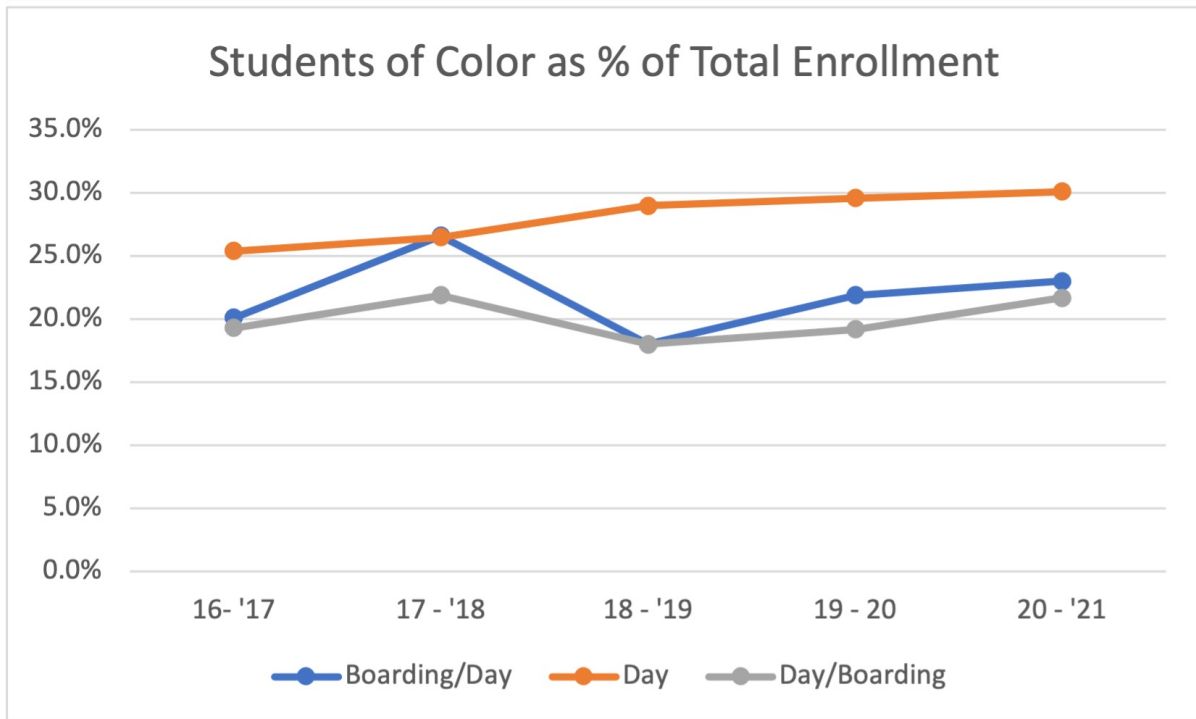

## A Snapshot of Student and Faculty Racial Diversity

Tables created using data from NAIS DASL  
2.25.21