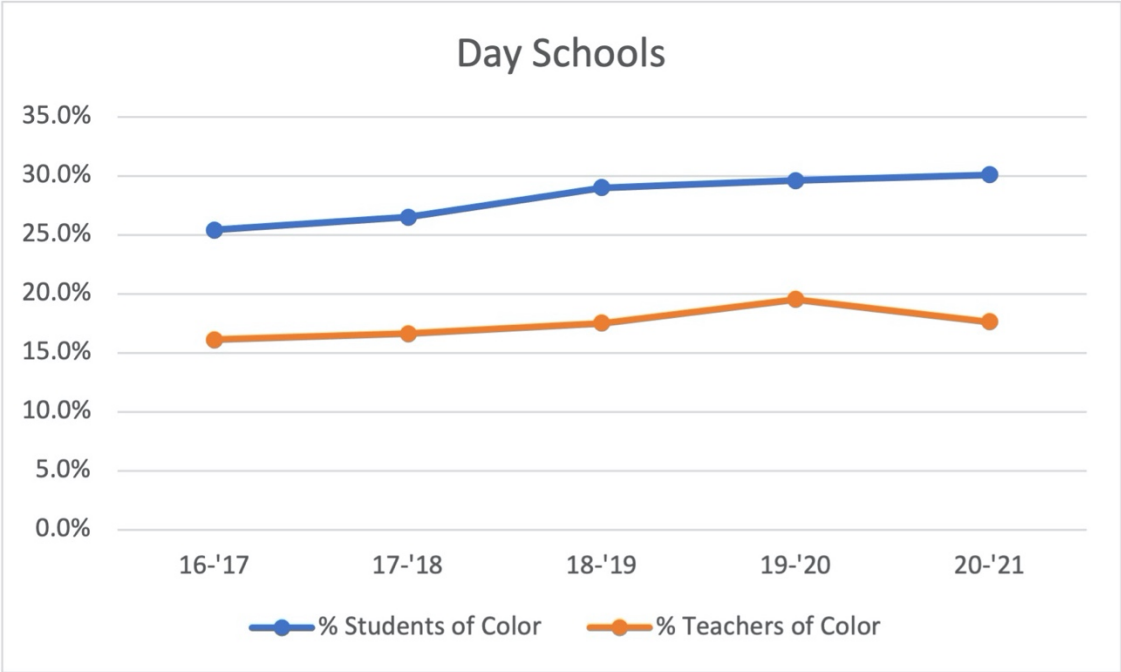

## A Snapshot of Student and Faculty Racial Diversity

Tables created using data from NAIS DASL  
2.25.21