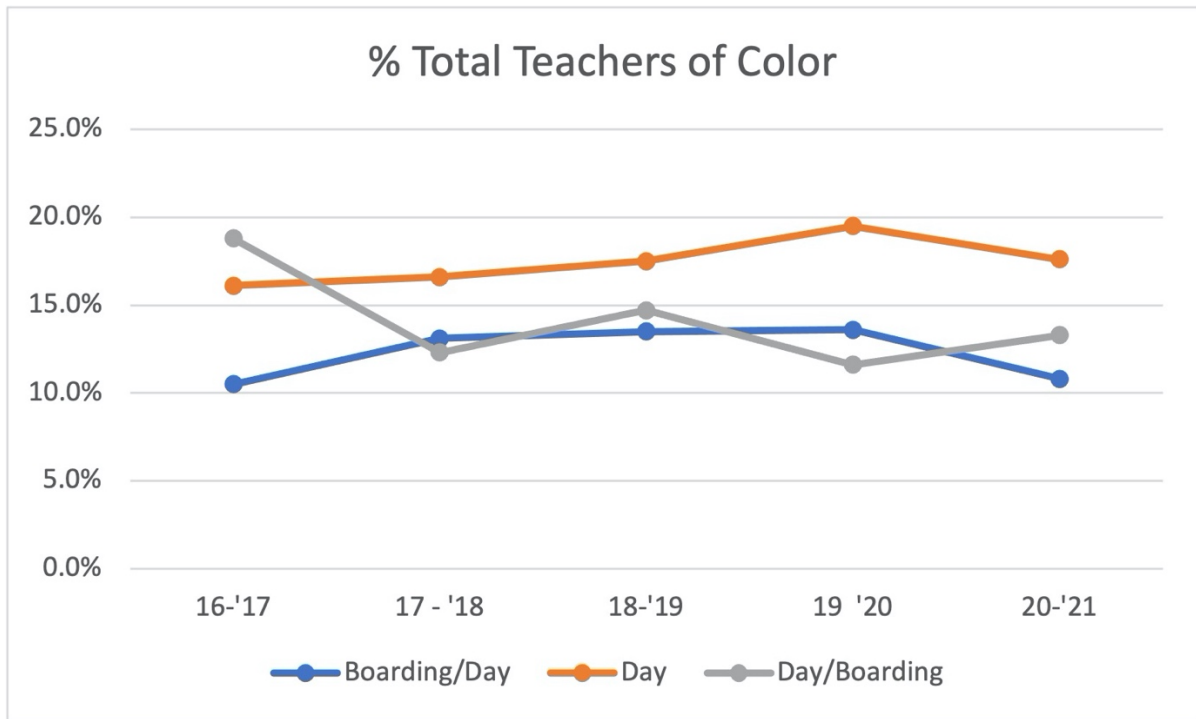

## A Snapshot of Student and Faculty Racial Diversity

Tables created using data from NAIS DASL  
2.25.21