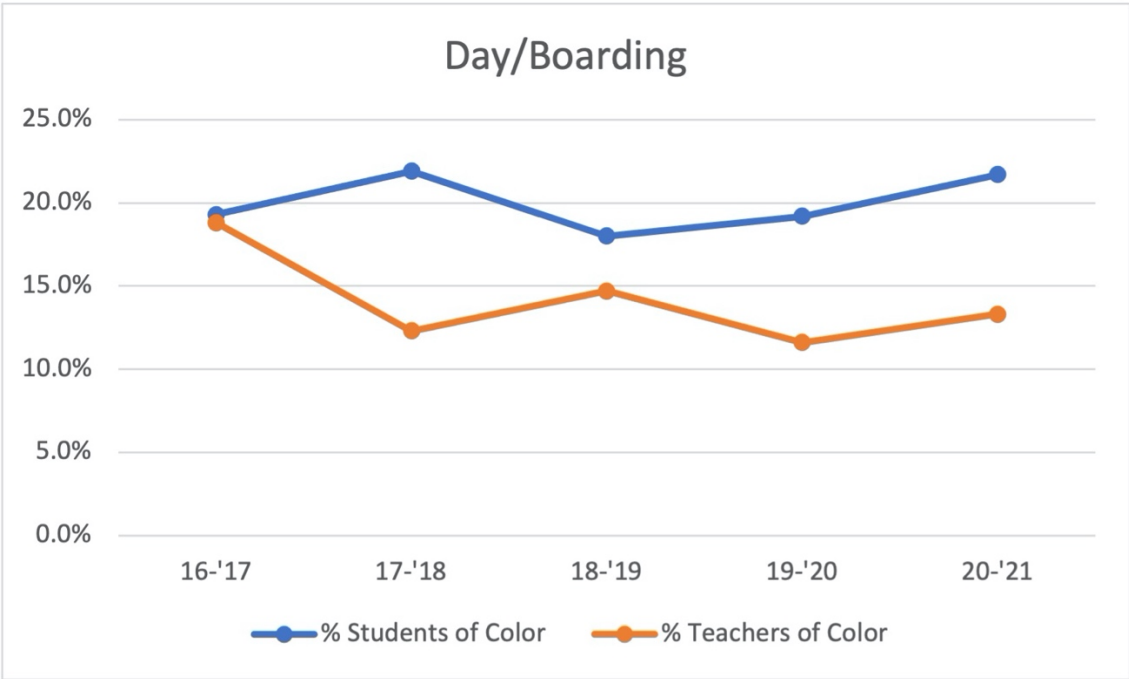

## A Snapshot of Student and Faculty Racial Diversity

Tables created using data from NAIS DASL  
2.25.21