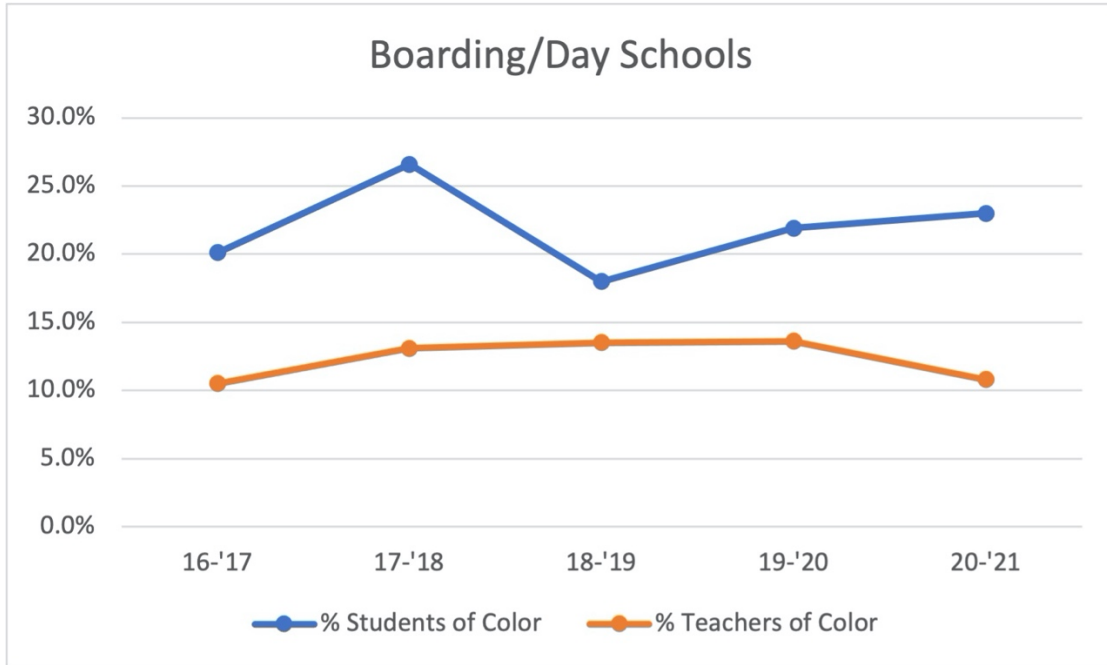

## A Snapshot of Student and Faculty Racial Diversity

Tables created using data from NAIS DASL  
2.25.21